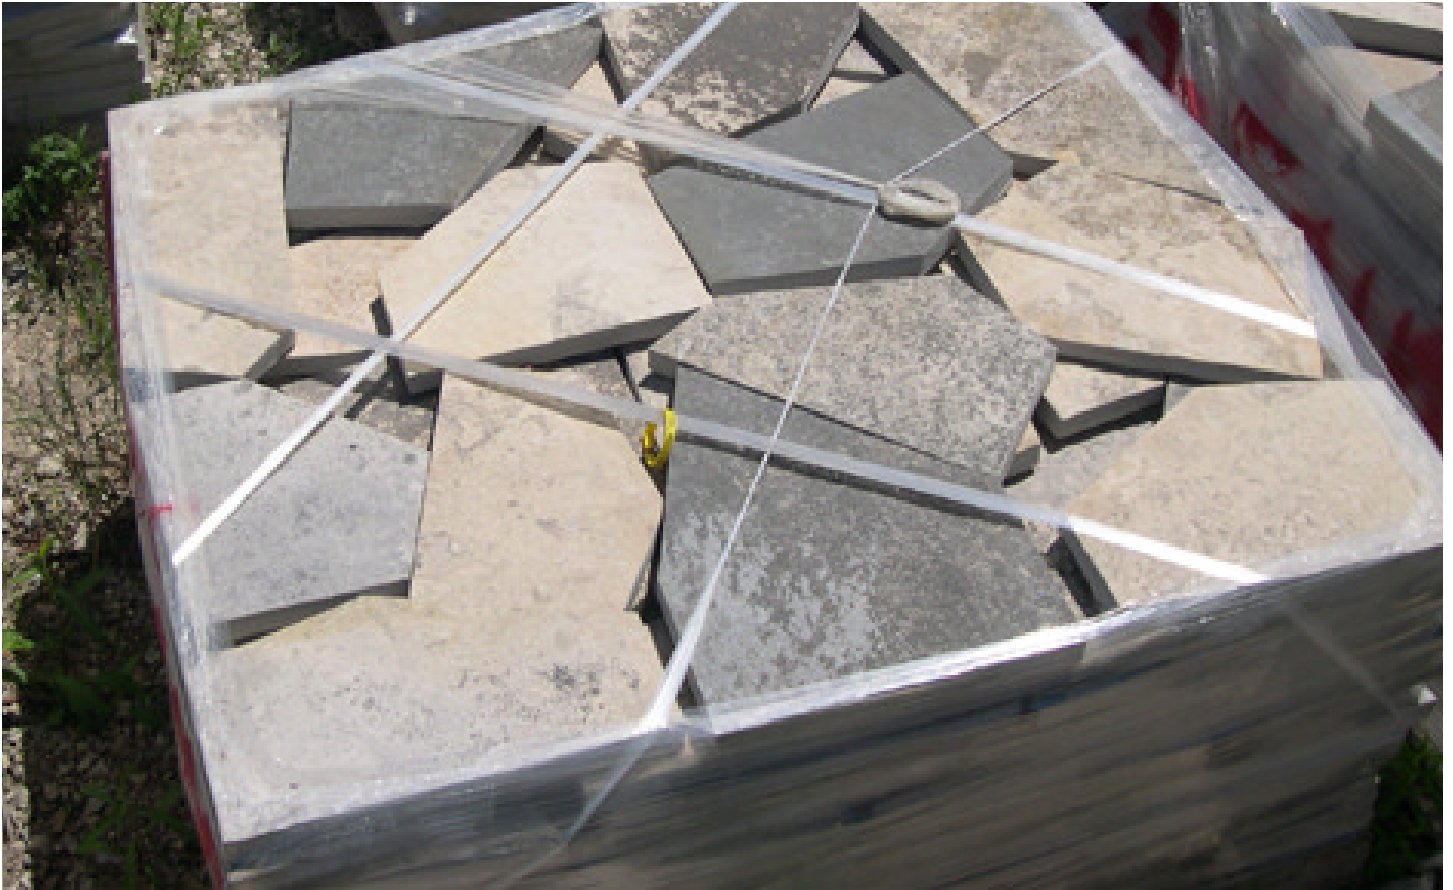

# 5-Point Cut Flagstone

## 5-Point Cut Flagstone

Premium grade flagstone sawn into a random 5 point geometric pattern

Thickness: 1/2" up to 2" thick in 1/2" increments

Available in black and buff.

P.O. Box 820, Warton ON Canada N0H 2T0, Fire #1692 Town South Bruce Peninsula  
Quarry: 519 • 793 • 3830 After Hours: 519 • 534 • 3366 Fax: 519 • 793 • 3994